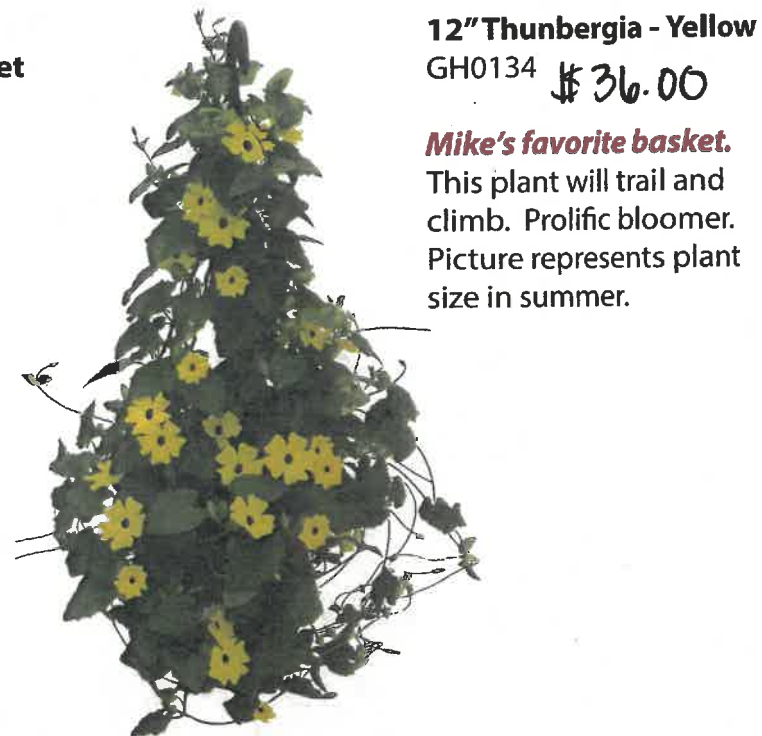

Hanging Baskets - Sun

**14" Awesome Sun
Combo Hanging Basket**
GH2478 **$60.00**

A beautiful mix of annuals including geraniums, blooming annual fillers, petunias, and more! Colors and styles may vary.

12" Thunbergia - Yellow
GH0134 **$36.00**

Mike's favorite basket.
This plant will trail and climb. Prolific bloomer. Picture represents plant size in summer.

**12.8" Petunia
Cascading Mix**
GH5962
$36.00